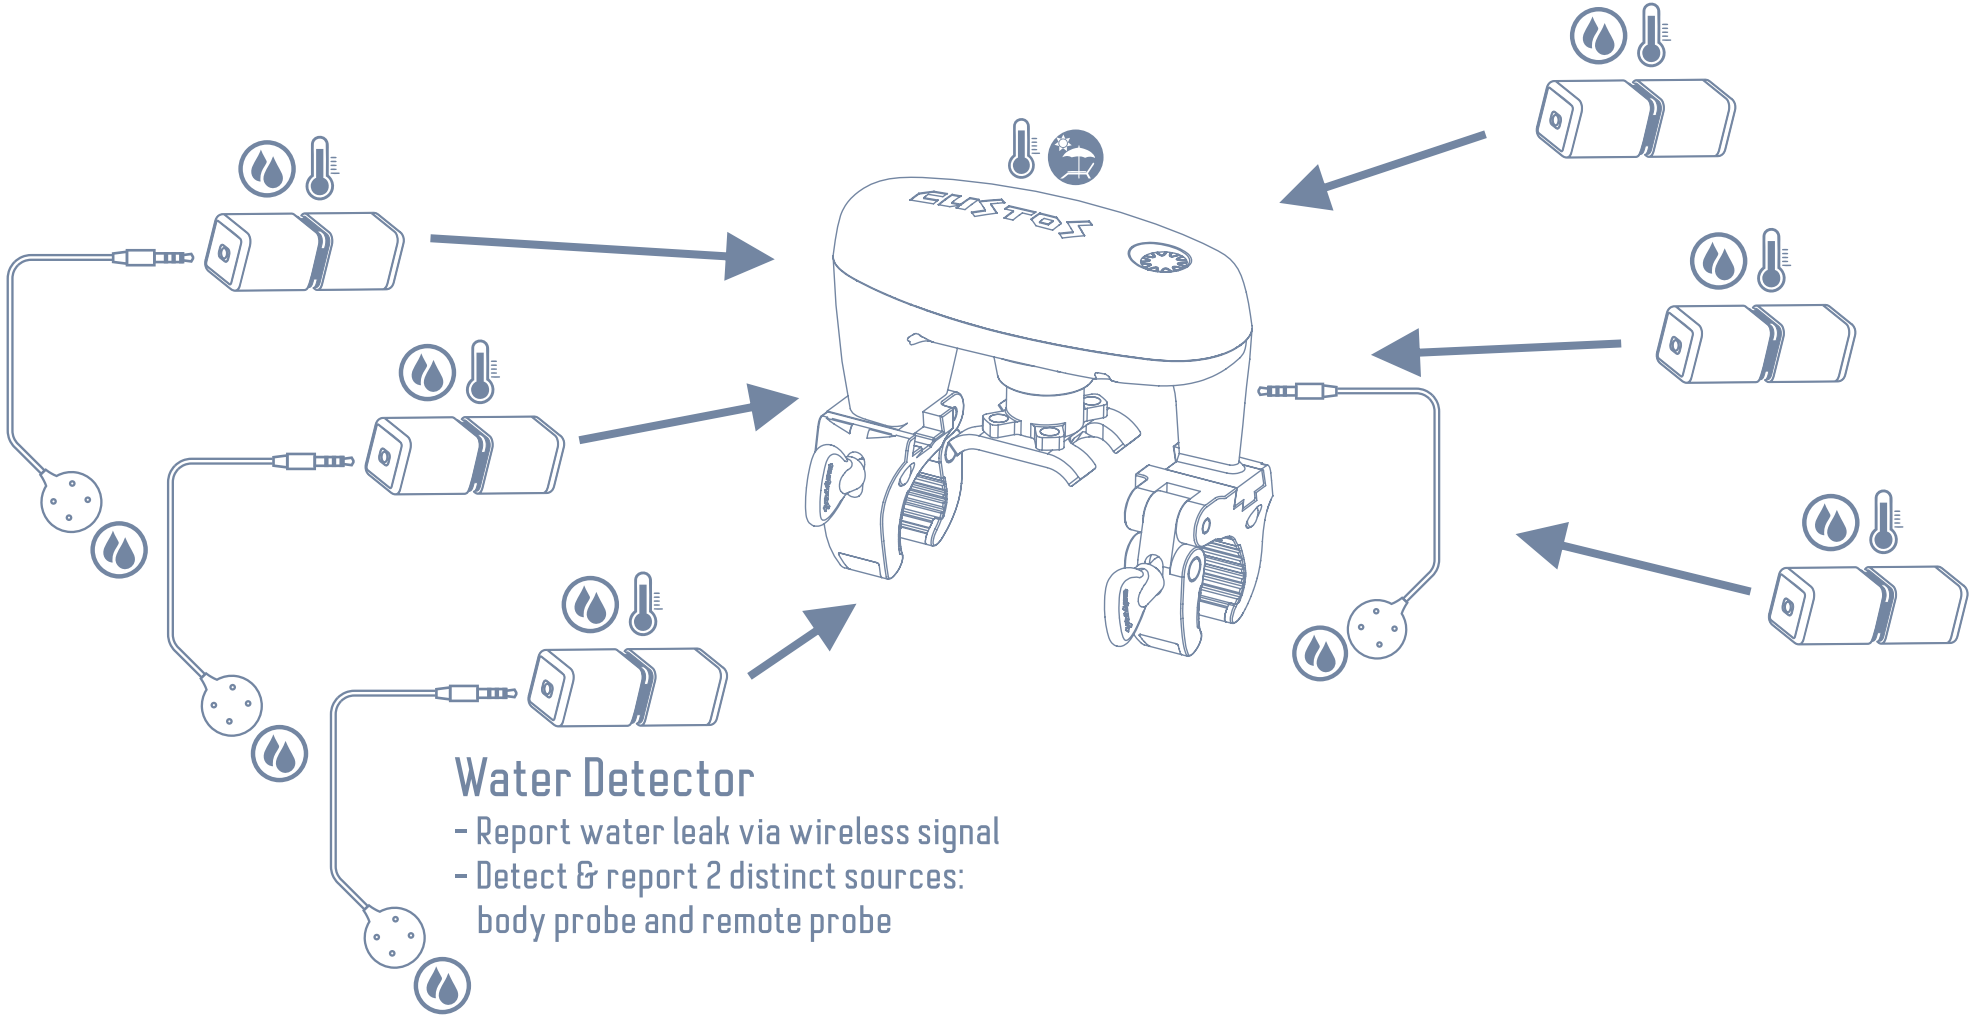

# Ubilink Simple Mode Topology

← Secured Ubilink Communication     Outdoor Proof     Water Detect     Temperature Detect